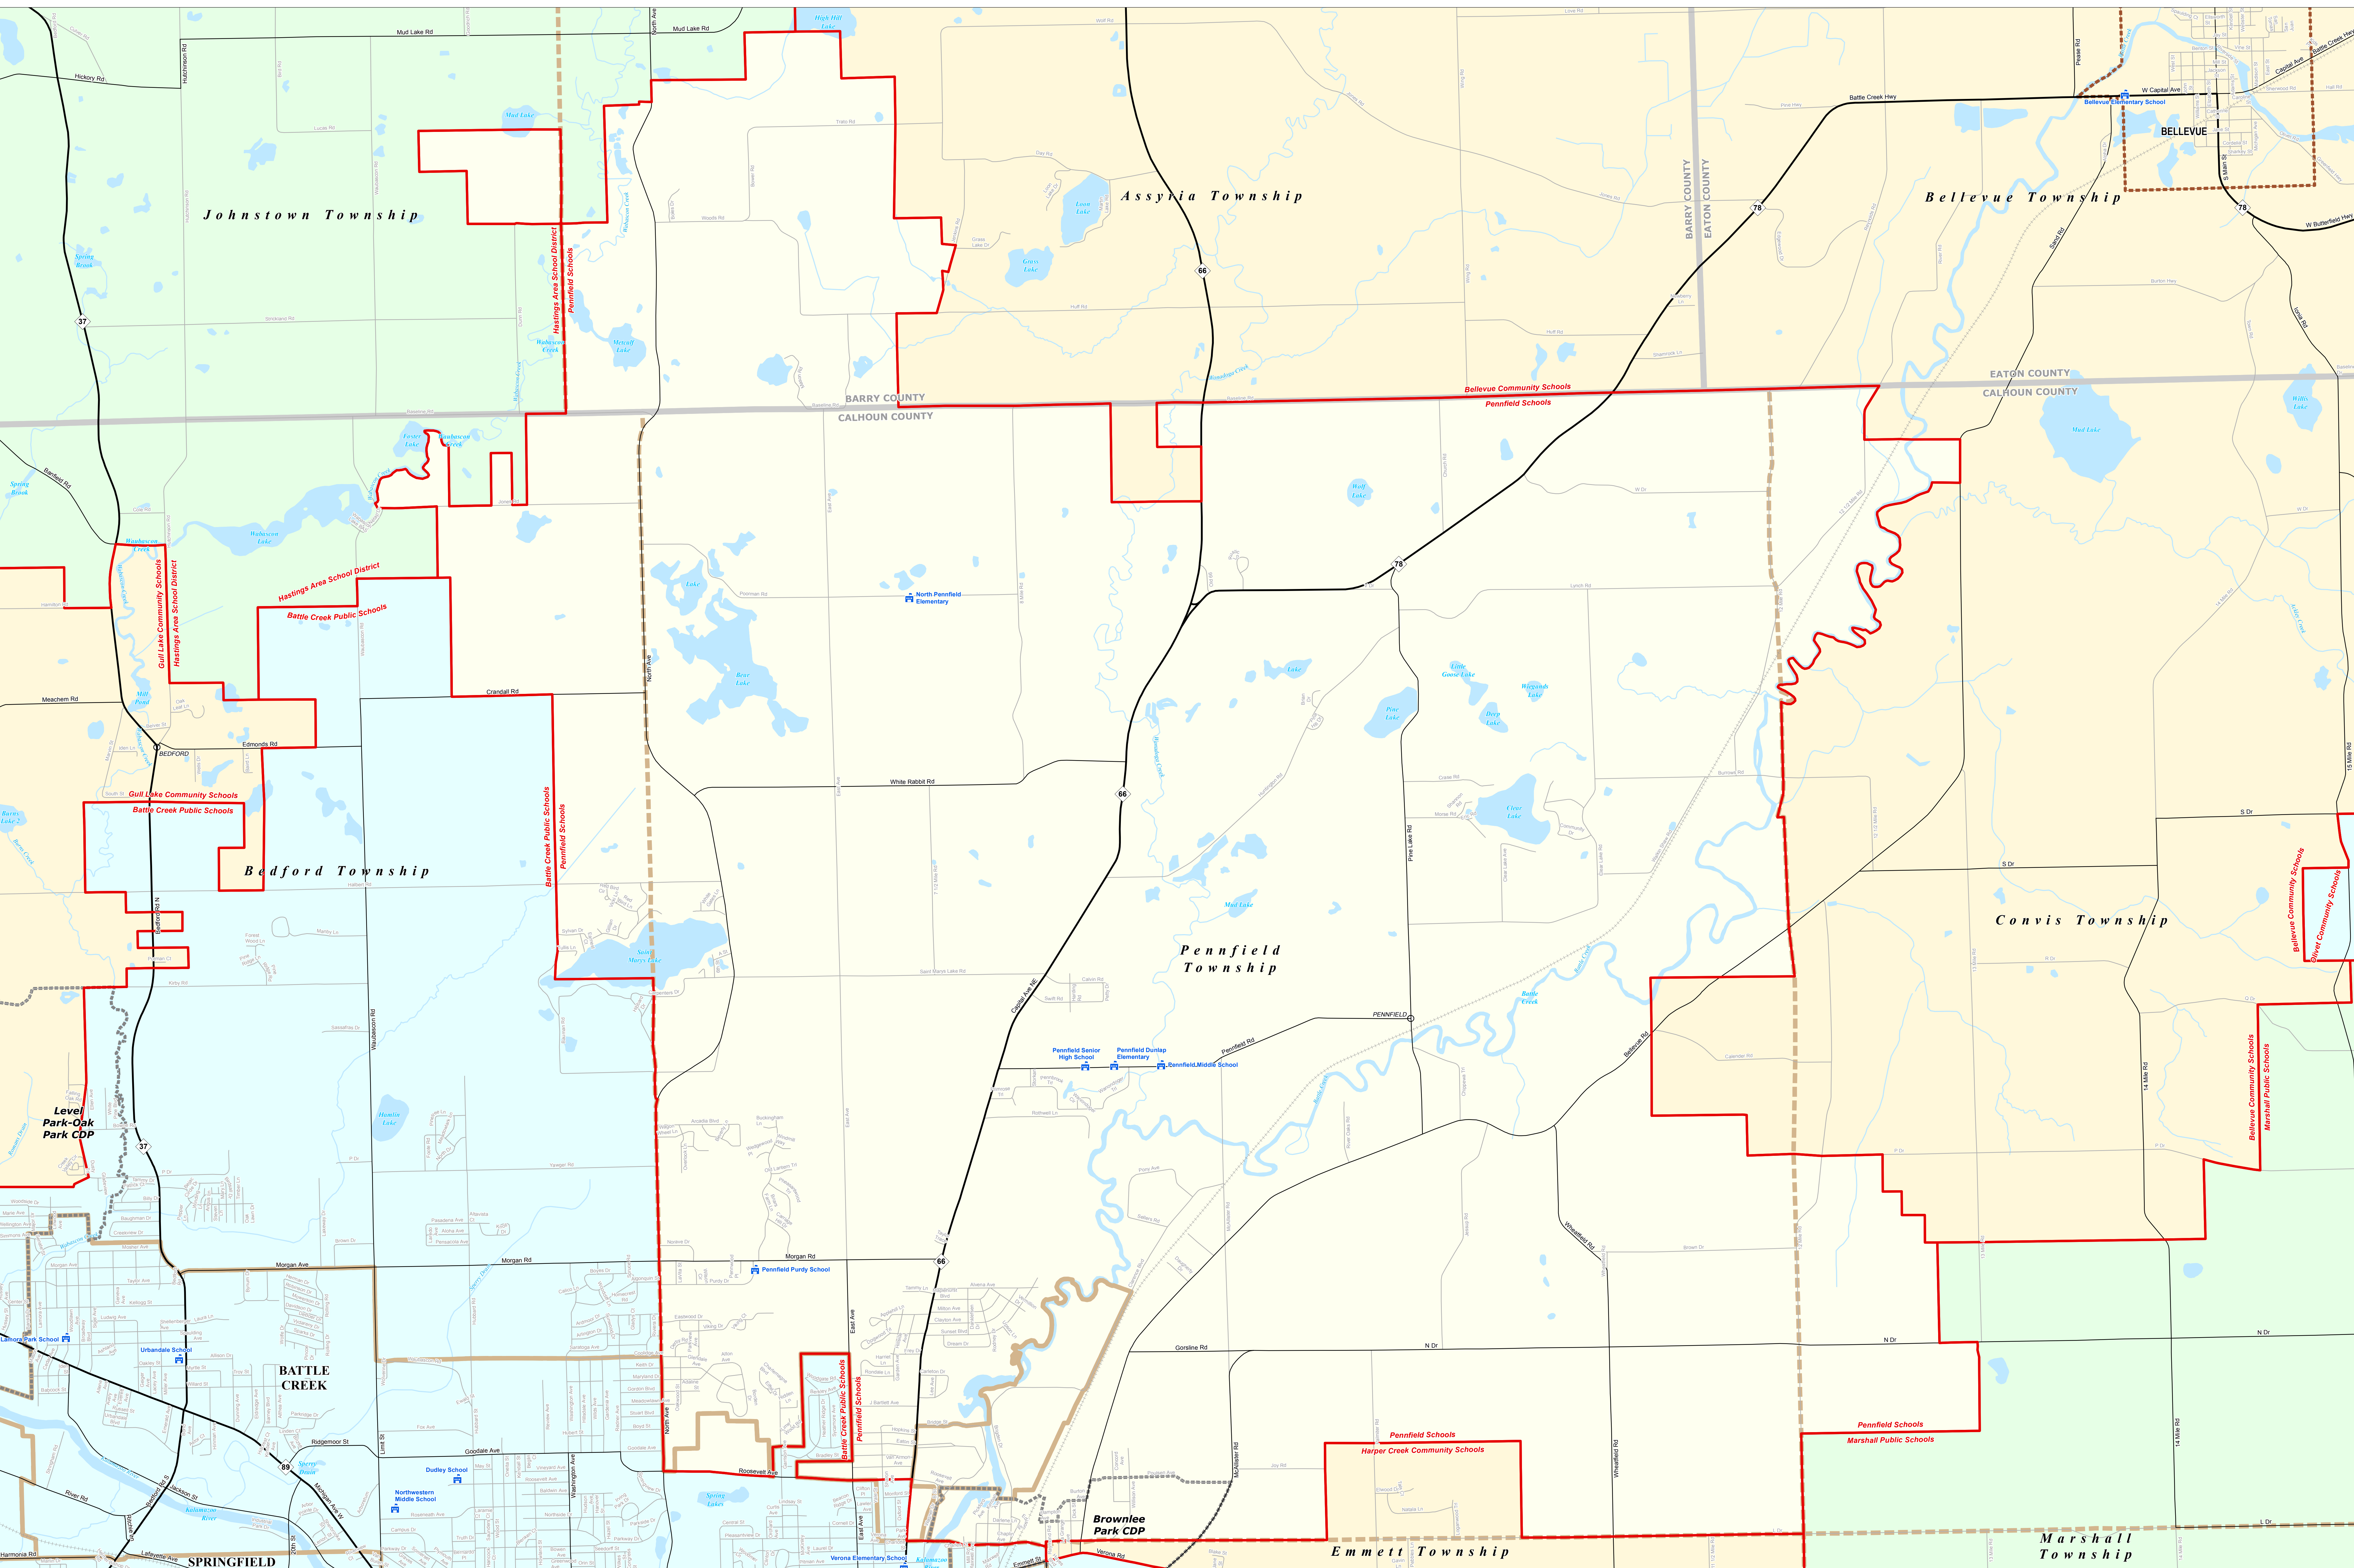

PENNFIELD SCHOOLS

Calhoun ISD

0 0.25 0.5 1 Miles

Legend	
School District	School
County	Freeway
City	Highway
Township	Primary Road
Village	Local Road
Census Designated Place	Railroad
	Water Feature
	River, Stream, or Drain